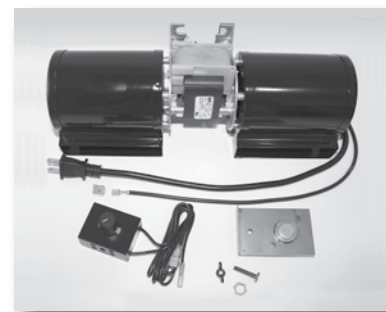

Fasco's best-selling B160 Blower System is an easy way to boost heat output from home fireplaces.